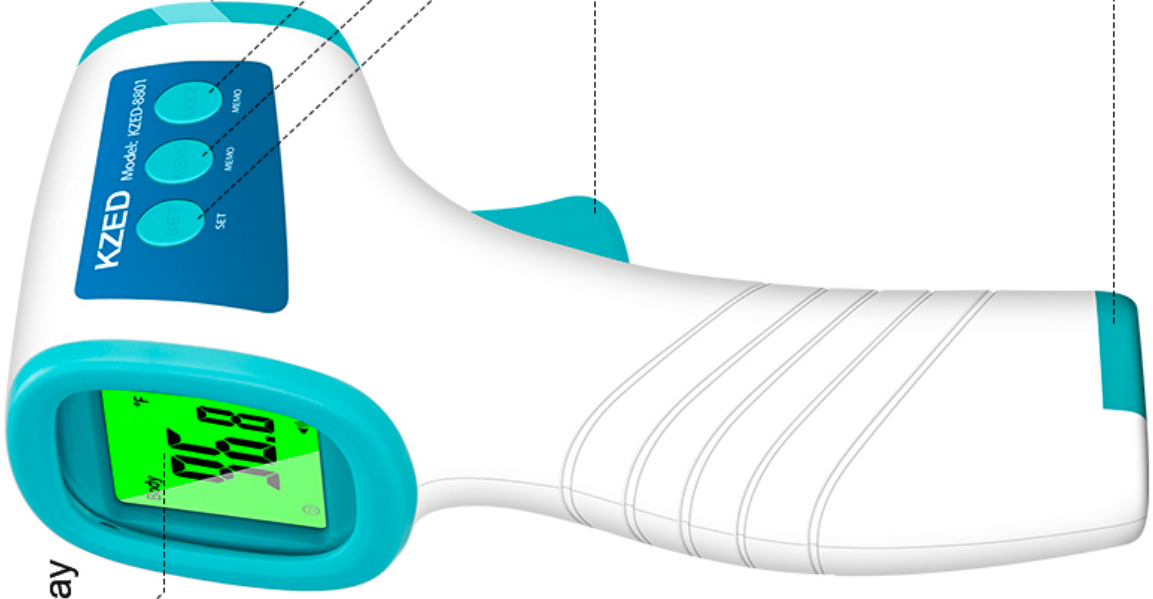

PRODUCT FEATURES

Sensor

LCD display

Infrared detector

Mode key

Memory key

Set up key

Start / Measurement