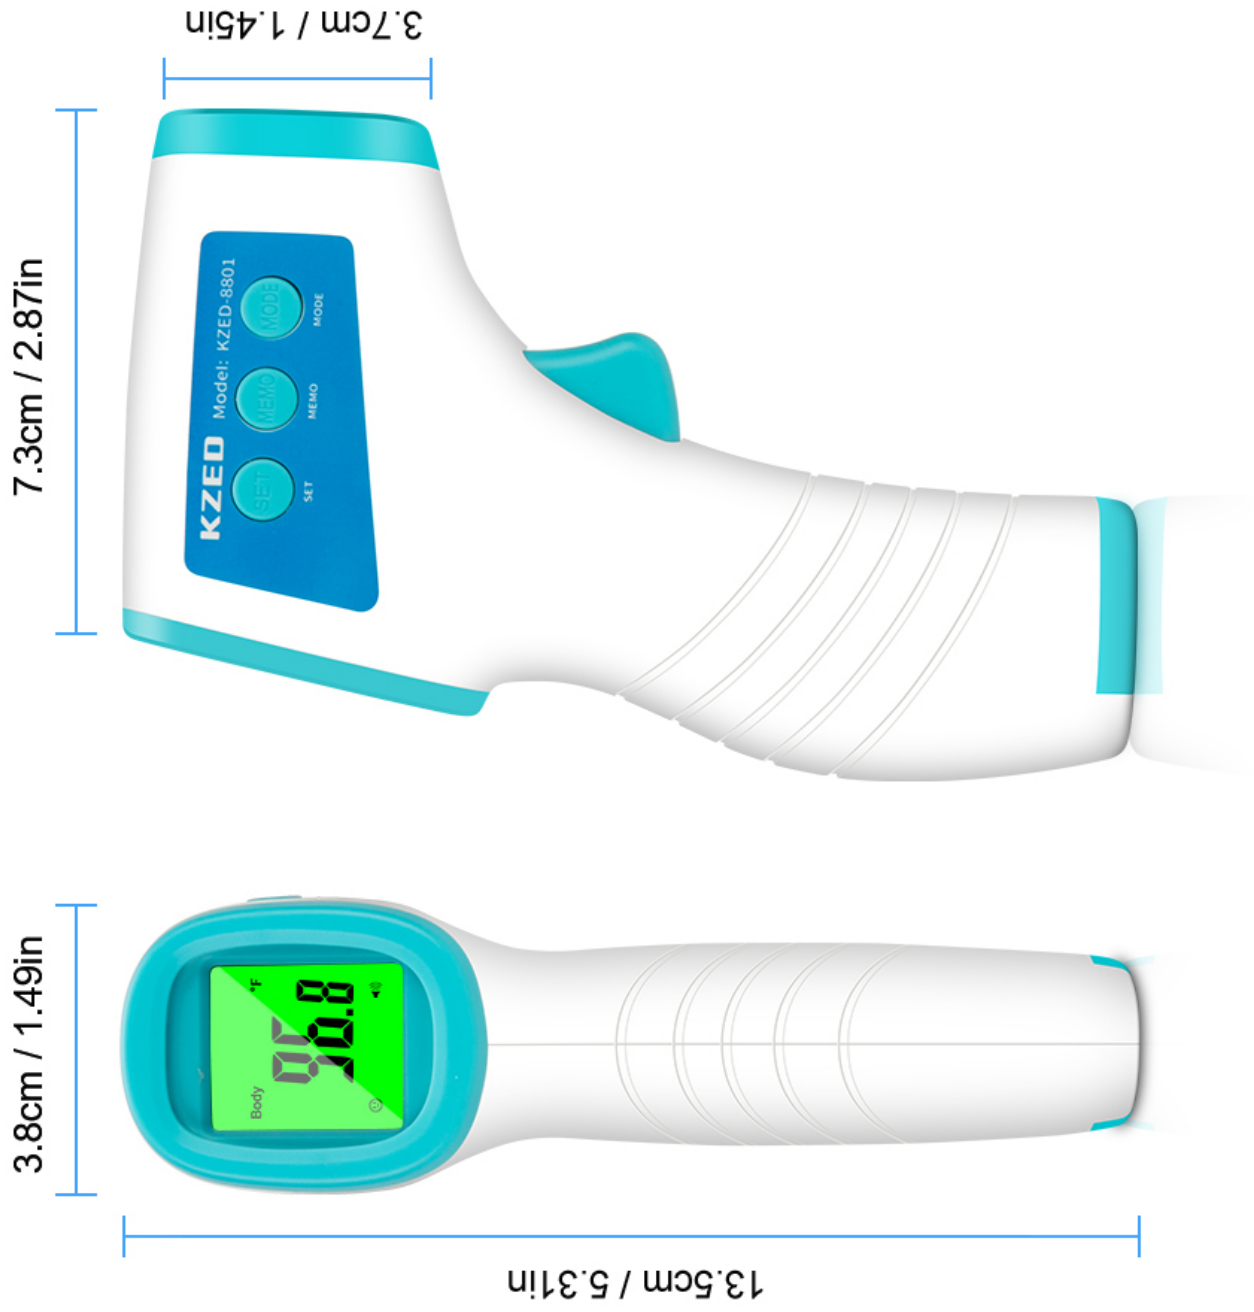

PRODUCT FEATURES

Sensor

LCD display

Infrared detector

Mode key

Memory key

Set up key

Start / Measurement

AAA Batteries
(Not Include)

Non-Contact Infrared Thermometer

WIDELY USE

Isuitable for families, nurseries, hotels, schools, shops, railway stations, airports and other public area.

HOME

HOSPITALS

SCHOOL

WORK