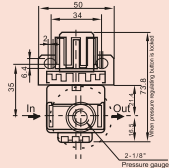

AR2000

BR2000

Regulator A/B series

Symbol:

Dimension

How to order

AF

2000

Regulator

Port size

AR:A series

1500:1/8 "

BR:B series

2000:1/4 "

3000:3/8 "

4000:1/2 "

Specification

Model	AR1500	AR2000	BR2000	BR3000	BR4000
Port size RC (PT)	1/8 "	1/4 "	1/4 "	3/8 "	1/2 "
Fluid	Air				
Adjustable Pressure range	0.5~8 kgf/cm ²				
Max. Adjustable Pressure	9.5kgf/cm ²				
Proof pressure	15.0kgf/cm ²				
Ambient & fluid temperature	5-60°C				
Weight (kg)					
Body material	Aluminum alloy				