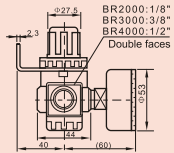

AR2000

BR2000

Regulator A/B series

Symbol:

Dimension

How to order

AF

2000

Regulator

Port size

AR:A series

1500:1/8 "

BR:B series

2000:1/4 "

3000:3/8 "

4000:1/2 "

Specification

Model	AR1500	AR2000	BR2000	BR3000	BR4000
Port size RC (PT)	1/8 "	1/4 "	1/4 "	3/8 "	1/2 "
Fluid	Air				
Adjustable Pressure range	0.5~8 kgf/cm ²				
Max. Adjustable Pressure	9.5kgf/cm ²				
Proof pressure	15.0kgf/cm ²				
Ambient & fluid temperature	5-60°C				
Weight (kg)					
Body material	Aluminum alloy				