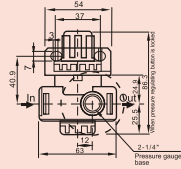

AR2000

BR2000

Regulator A/B series

Symbol:

Dimension

How to order

AF

2000

Regulator

Port size

AR:A series

1500:1/8 "

BR:B series

2000:1/4 "

3000:3/8 "

4000:1/2 "

Specification

Model	AR1500	AR2000	BR2000	BR3000	BR4000
Port size RC (PT)	1/8 "	1/4 "	1/4 "	3/8 "	1/2 "
Fluid	Air				
Adjustable Pressure range	0.5~8 kgf/cm ²				
Max. Adjustable Pressure	9.5kgf/cm ²				
Proof pressure	15.0kgf/cm ²				
Ambient & fluid temperature	5-60°C				
Weight (kg)					
Body material	Aluminum alloy				