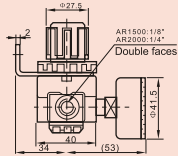

AR2000

BR2000

Regulator A/B series

Symbol:

Dimension

How to order

AF

2000

Regulator

Port size

AR:A series

1500:1/8 "

BR:B series

2000:1/4 "

3000:3/8 "

4000:1/2 "

Specification

Model	AR1500	AR2000	BR2000	BR3000	BR4000
Port size RC (PT)	1/8 "	1/4 "	1/4 "	3/8 "	1/2 "
Fluid	Air				
Adjustable Pressure range	0.5~8 kgf/cm ²				
Max. Adjustable Pressure	9.5kgf/cm ²				
Proof pressure	15.0kgf/cm ²				
Ambient & fluid temperature	5-60°C				
Weight (kg)					
Body material	Aluminum alloy				